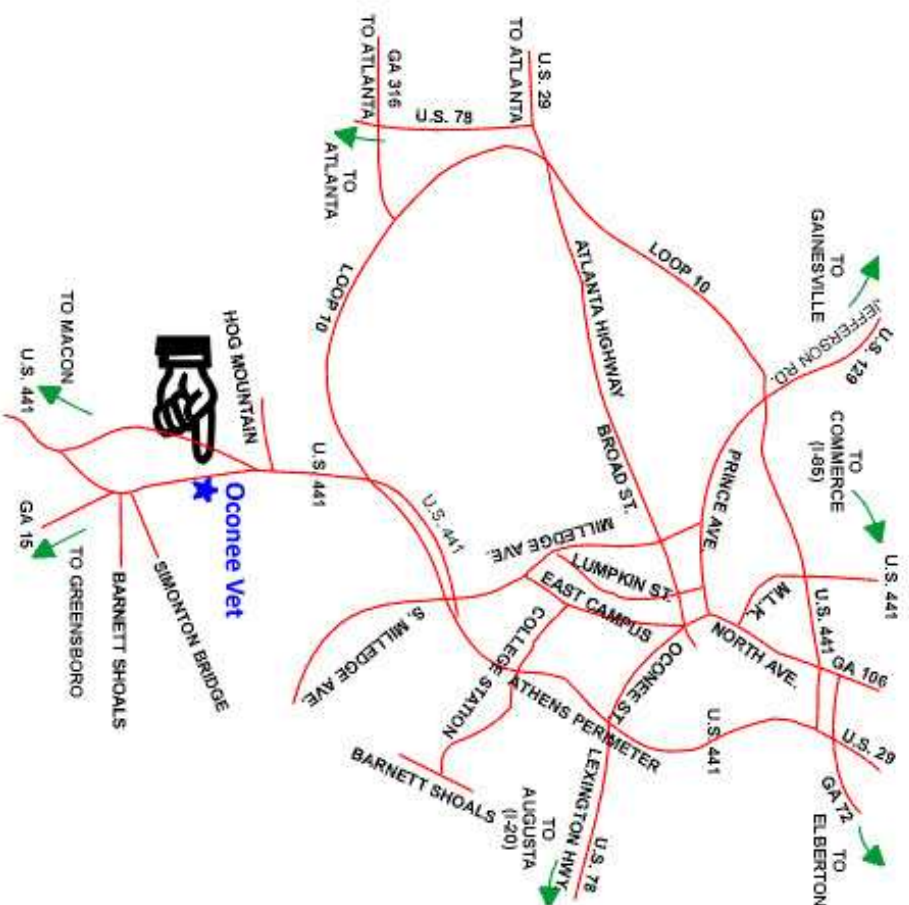

Up Close View:

View from Athens:

Directions from Athens: Get on the 78 / 10 Loop toward South Athens (toward UGA). Exit at Exit #4 (Watkinsville-Madison 441 South). Turn right from the exit ramp. Go approx. 2 miles. After you pass the Racetrac gas station on your right, turn left at the next traffic light (onto Business 441S or Hwy 15). We are 1/4 mile on the left.

From Winder, Statham, Bethlehem: From 316, turn right onto Hwy 53 (Hog Mtn Rd.) Keep going until you reach a traffic light where Publix and Eckerd are on the right (Oconee Connector or Experiment Station Rd). Turn right at that light. This road dead-ends at the traffic light at Main St. Turn left, and we are approx. 1 mile on your right.

From northeast (Hull, Comer, etc): Take Hwy 29 south (or Hwy 72 to Hwy 29 south) and follow signs to south Athens to get on the 78 / 10 Loop. Exit at exit #4A (Watkinsville-Madison 441 South). Go approx. 2 miles. After you pass the Racetrac gas station on your right, turn left at the next traffic light (onto Business 441S or Hwy 15). We are 1/4 mile on the left.