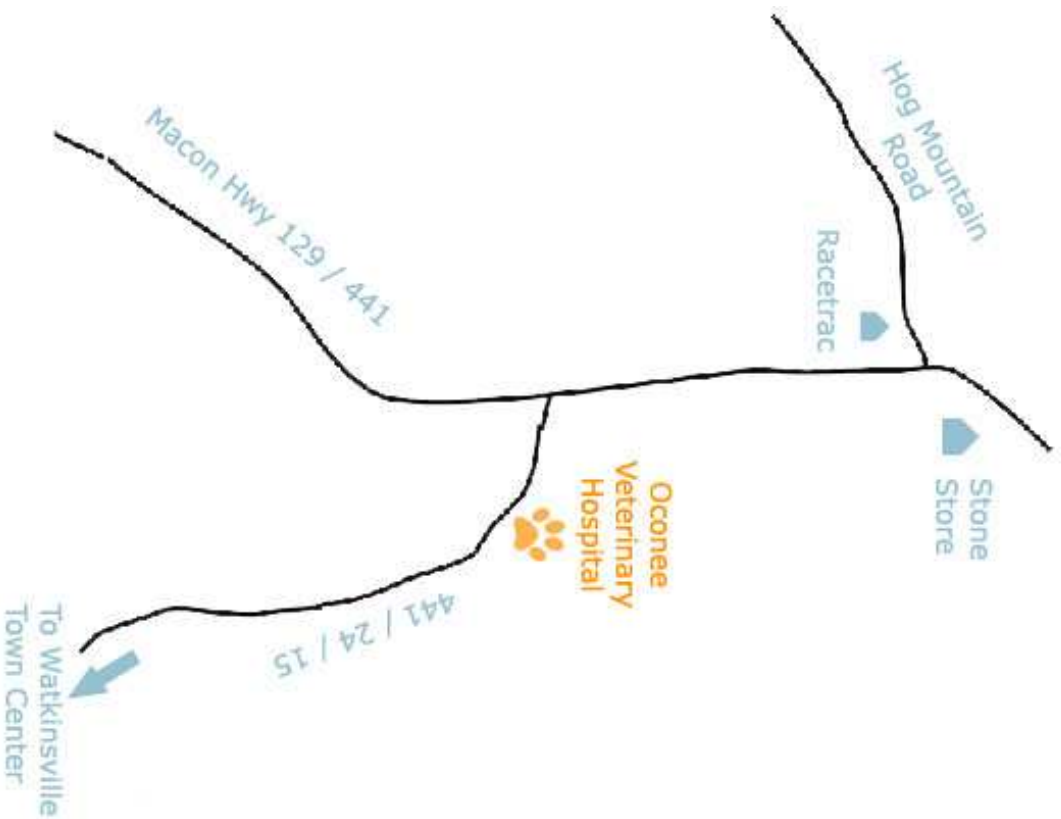

Up Close View:

View from Athens:

Directions from Athens: Get on the 78 / 10 Loop toward South Athens (toward UGA). Exit at Exit #4 (Watkinsville-Madison 441 South). Turn right from the exit ramp. Go approx. 2 miles. After you pass the Racetrac gas station on your right, turn left at the next traffic light (onto Business 441S or Hwy 15). We are 1/4 mile on the left.

From Winder, Statham, Bethlehem: From 316, turn right onto Hwy 53 (Hog Mtn Rd.) Keep going until you reach a traffic light where Publix and Eckerd are on the right (Oconee Connector or Experiment Station Rd). Turn right at that light. This road dead-ends at the traffic light at Main St. Turn left, and we are approx. 1 mile on your right.

From northeast (Hull, Comer, etc): Take Hwy 29 south (or Hwy 72 to Hwy 29 south) and follow signs to south Athens to get on the 78 / 10 Loop. Exit at exit #4A (Watkinsville-Madison 441 South). Go approx. 2 miles. After you pass the Racetrac gas station on your right, turn left at the next traffic light (onto Business 441S or Hwy 15). We are 1/4 mile on the left.